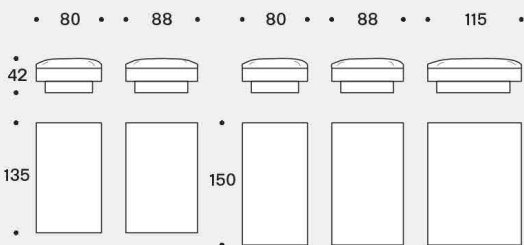

TECHNICAL INFORMATION

PLEASE CONTACT US FOR PRICING AND CUSTOMIZED SERVICES

POMELO SECTIONAL

Moduli sedute /
Seating units / 80

Fianco con schienale /
Side backrest / 80

Moduli sedute /
Seating units / 88

Fianco con schienale /
Side backrest / 88

Penisole /
Chaise longue / 80-88-115

Cuscini schiena /
Back cushions

Cuscini bracciolo /
Armrest cushions

Schienali cromo - tessuto - intreccio imbottito /
Chrome - fabric - padded bridged backrests

Braccioli cromo - tessuto - intreccio imbottito - cilindro /
Chrome - fabric - padded bridged - roll armrests