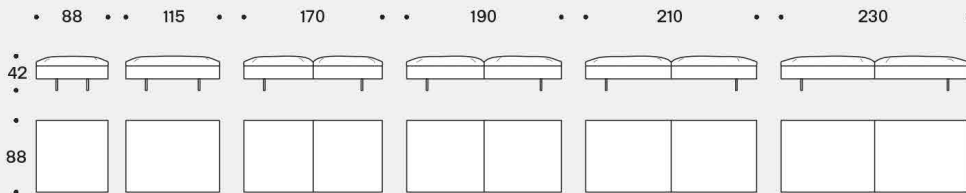

TECHNICAL INFORMATION

PLEASE CONTACT US FOR PRICING AND CUSTOMIZED SERVICES

POMELO SECTIONAL

Moduli sedute /
Seating units / 80

Fianco con schienale /
Side backrest / 80

Moduli sedute /
Seating units / 88

Fianco con schienale /
Side backrest / 88

Penisole /
Chaise longue / 80-88-115

Cuscini schiena /
Back cushions

Cuscini bracciolo /
Armrest cushions

Schienali cromo - tessuto - intreccio imbottito /
Chrome - fabric - padded bridged backrests

Braccioli cromo - tessuto - intreccio imbottito - cilindro /
Chrome - fabric - padded bridged - roll armrests