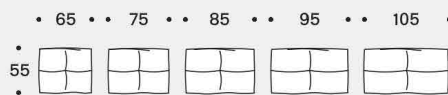

TECHNICAL INFORMATION

PLEASE CONTACT US FOR PRICING AND CUSTOMIZED SERVICES

POMELO SECTIONAL

Moduli sedute /
Seating units / 80

Fianco con schienale /
Side backrest / 80

Moduli sedute /
Seating units / 88

Fianco con schienale /
Side backrest / 88

Penisole /
Chaise longue / 80-88-115

Cuscini schiena /
Back cushions

Cuscini bracciolo /
Armrest cushions

Schienali cromo - tessuto - intreccio imbottito /
Chrome - fabric - padded bridged backrests

Braccioli cromo - tessuto - intreccio imbottito - cilindro /
Chrome - fabric - padded bridged - roll armrests