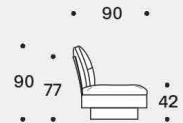

TECHNICAL INFORMATION

PLEASE CONTACT US FOR PRICING AND CUSTOMIZED SERVICES

POMELO SECTIONAL

Moduli sedute /
Seating units / 80

Fianco con schienale /
Side backrest / 80

Moduli sedute /
Seating units / 88

Fianco con schienale /
Side backrest / 88

Penisole /
Chaise longue / 80-88-115

Cuscini schiena /
Back cushions

Cuscini bracciolo /
Armrest cushions

Schienali cromo - tessuto - intreccio imbottito /
Chrome - fabric - padded bridged backrests

Braccioli cromo - tessuto - intreccio imbottito - cilindro /
Chrome - fabric - padded bridged - roll armrests