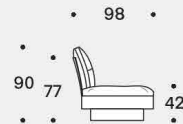

TECHNICAL INFORMATION

PLEASE CONTACT US FOR PRICING AND CUSTOMIZED SERVICES

POMELO SECTIONAL

Moduli sedute /
Seating units / 80

Fianco con schienale /
Side backrest / 80

Moduli sedute /
Seating units / 88

Fianco con schienale /
Side backrest / 88