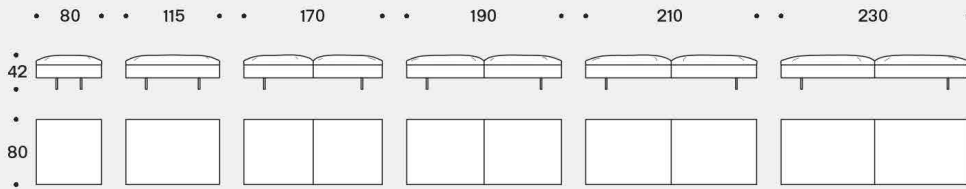

TECHNICAL INFORMATION

PLEASE CONTACT US FOR PRICING AND CUSTOMIZED SERVICES

POMELO SECTIONAL

Moduli sedute /
Seating units / 80

Fianco con schienale /
Side backrest / 80

Moduli sedute /
Seating units / 88

Fianco con schienale /
Side backrest / 88

Penisole /
Chaise longue / 80-88-115

Cuscini schiena /
Back cushions

Cuscini bracciolo /
Armrest cushions

Schienali cromo - tessuto - intreccio imbottito /
Chrome - fabric - padded bridged backrests

Braccioli cromo - tessuto - intreccio imbottito - cilindro /
Chrome - fabric - padded bridged - roll armrests