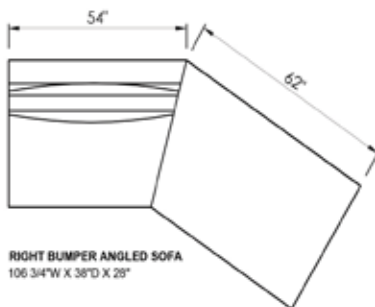

TECHNICAL INFORMATION

PLEASE CONTACT US FOR PRICING AND CUSTOMIZED SERVICES

CY CON BRIO SECTIONAL

CON BRIO CONFIGURATION

SEAT DEPTH: 23"
SEAT HEIGHT: 16"
ARM HEIGHT: 21"
OVERALL HEIGHT: 29"

UPHOLSTERED RECESSED BASE OR
WOOD BASE

ARMLESS CHAIR
42"W X 38"D X 28"

OTTOMAN
42"W X 38"D X 16"

LEFT ARM CHAISE
54"W X 38"D X 28"

RIGHT ARM CHAISE
54"W X 38"D X 28"

WOOD TABLE
31"W X 38"D X 16"

2 SEATER SOFA
96"W X 38"D X 28"

2 SEATER SOFA
90"W X 38"D X 28"

LEFT ARM (WIDE) CHAISE
54"W X 38"D X 28"

RIGHT ARM (WIDE) CHAISE
54"W X 38"D X 28"

3 SEATER SOFA
138"W X 38"D X 28"

RIGHT BUMPER STRAIGHT SOFA
84"W X 38"D X 28"

LEFT BUMPER STRAIGHT SOFA
84"W X 38"D X 28"

ONE LEFT ARM SOFA
132"W X 38"D X 28"

CON BRIO CONFIGURATION

SEAT DEPTH: 23"
SEAT HEIGHT: 16"
ARM HEIGHT: 21"
OVERALL HEIGHT: 29"

UPHOLSTERED RECESSED BASE OR
WOOD BASE

design@cliffyoungltd.com

CLIFF YOUNG

200 Lexington Avenue, Suite 505, New York, NY 10016 T 212.683.8808 CliffYoungLtd.com