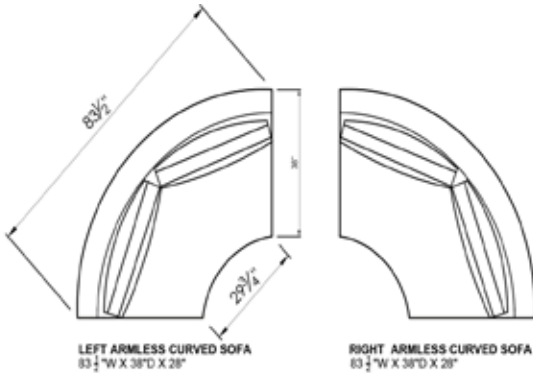

TECHNICAL INFORMATION

PLEASE CONTACT US FOR PRICING AND CUSTOMIZED SERVICES

CY CON BRIO SECTIONAL

CON BRIO CONFIGURATION

SEAT DEPTH: 23"
SEAT HEIGHT: 16"
ARM HEIGHT: 21"
OVERALL HEIGHT: 29"

UPHOLSTERED RECESSED BASE OR
WOOD BASE

ARMLESS CHAIR
42"W X 38"D X 28"

OTTOMAN
42"W X 38"D X 16"

LEFT ARM CHAISE
54"W X 38"D X 28"

RIGHT ARM CHAISE
54"W X 38"D X 28"

WOOD TABLE
31"W X 38"D X 16"

2 SEATER SOFA
96"W X 38"D X 28"

2 SEATER SOFA
90"W X 38"D X 28"

LEFT ARM (WIDE) CHAISE
54"W X 38"D X 28"

RIGHT ARM (WIDE) CHAISE
54"W X 38"D X 28"

3 SEATER SOFA
138"W X 38"D X 28"

RIGHT BUMPER STRAIGHT SOFA
84"W X 38"D X 28"

LEFT BUMPER STRAIGHT SOFA
84"W X 38"D X 28"

ONE LEFT ARM SOFA
132"W X 38"D X 28"

CON BRIO CONFIGURATION

SEAT DEPTH: 23"
SEAT HEIGHT: 16"
ARM HEIGHT: 21"
OVERALL HEIGHT: 29"

UPHOLSTERED RECESSED BASE OR
WOOD BASE

design@cliffyoungltd.com

CLIFF YOUNG

200 Lexington Avenue, Suite 505, New York, NY 10016 T 212.683.8808 CliffYoungLtd.com