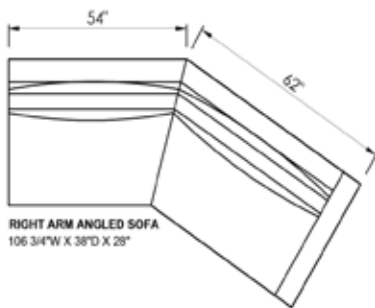

TECHNICAL INFORMATION

PLEASE CONTACT US FOR PRICING AND CUSTOMIZED SERVICES

CY CON BRIO SECTIONAL

CON BRIO CONFIGURATION

SEAT DEPTH: 23"
SEAT HEIGHT: 16"
ARM HEIGHT: 21"
OVERALL HEIGHT: 29"

UPHOLSTERED RECESSED BASE OR
WOOD BASE

ARMLESS CHAIR
42"W X 38"D X 28"

OTTOMAN
42"W X 38"D X 16"

LEFT ARM CHAISE
54"W X 38"D X 28"

RIGHT ARM CHAISE
54"W X 38"D X 28"

WOOD TABLE
31"W X 38"D X 16"

2 SEATER SOFA
96"W X 38"D X 28"

2 SEATER SOFA
90"W X 38"D X 28"

LEFT ARM (WIDE) CHAISE
54"W X 38"D X 28"

RIGHT ARM (WIDE) CHAISE
54"W X 38"D X 28"

3 SEATER SOFA
138"W X 38"D X 28"

RIGHT BUMPER STRAIGHT SOFA
84"W X 38"D X 28"

LEFT BUMPER STRAIGHT SOFA
84"W X 38"D X 28"

ONE LEFT ARM SOFA
132"W X 38"D X 28"

CON BRIO CONFIGURATION

SEAT DEPTH: 23"
SEAT HEIGHT: 16"
ARM HEIGHT: 21"
OVERALL HEIGHT: 29"

UPHOLSTERED RECESSED BASE OR
WOOD BASE

design@cliffyoungltd.com

CLIFF YOUNG

200 Lexington Avenue, Suite 505, New York, NY 10016 T 212.683.8808 CliffYoungLtd.com