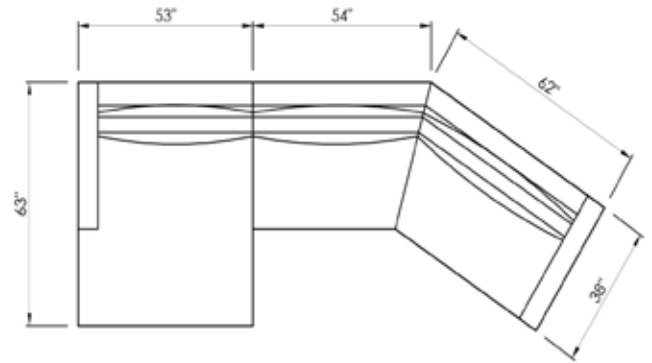

TECHNICAL INFORMATION

PLEASE CONTACT US FOR PRICING AND CUSTOMIZED SERVICES

CY CON BRIO SECTIONAL

CON BRIO CONFIGURATION

SEAT DEPTH: 23"
SEAT HEIGHT: 16"
ARM HEIGHT: 21"
OVERALL HEIGHT: 29"

UPHOLSTERED RECESSED BASE OR
WOOD BASE

ARMLESS CHAIR
42"W X 38"D X 28"

OTTOMAN
42"W X 38"D X 16"

LEFT ARM CHAISE
54"W X 38"D X 28"

RIGHT ARM CHAISE
54"W X 38"D X 28"

WOOD TABLE
31"W X 38"D X 16"

2 SEATER SOFA
96"W X 38"D X 28"

2 SEATER SOFA
90"W X 38"D X 28"

LEFT ARM (WIDE) CHAISE
54"W X 38"D X 28"

RIGHT ARM (WIDE) CHAISE
54"W X 38"D X 28"

3 SEATER SOFA
138"W X 38"D X 28"

RIGHT BUMPER STRAIGHT SOFA
84"W X 38"D X 28"

LEFT BUMPER STRAIGHT SOFA
84"W X 38"D X 28"

ONE LEFT ARM SOFA
132"W X 38"D X 28"

CON BRIO CONFIGURATION

SEAT DEPTH: 23"
SEAT HEIGHT: 16"
ARM HEIGHT: 21"
OVERALL HEIGHT: 29"

UPHOLSTERED RECESSED BASE OR
WOOD BASE

design@cliffyoungltd.com

CLIFF YOUNG

200 Lexington Avenue, Suite 505, New York, NY 10016 T 212.683.8808 CliffYoungLtd.com