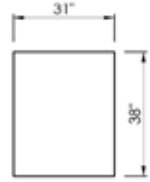

TECHNICAL INFORMATION

PLEASE CONTACT US FOR PRICING AND CUSTOMIZED SERVICES

CY CON BRIO SECTIONAL

CON BRIO CONFIGURATION

SEAT DEPTH: 23"
SEAT HEIGHT: 16"
ARM HEIGHT: 21"
OVERALL HEIGHT: 29"

UPHOLSTERED RECESSED BASE OR
WOOD BASE

ARMLESS CHAIR
42"W X 38"D X 28"

OTTOMAN
42"W X 38"D X 16"

LEFT ARM CHAISE
54"W X 38"D X 28"

RIGHT ARM CHAISE
54"W X 38"D X 28"

WOOD TABLE
31"W X 38"D X 16"

2 SEATER SOFA
96"W X 38"D X 28"

2 SEATER SOFA
90"W X 38"D X 28"

LEFT ARM (WIDE) CHAISE
54"W X 38"D X 28"

RIGHT ARM (WIDE) CHAISE
54"W X 38"D X 28"

3 SEATER SOFA
138"W X 38"D X 28"

RIGHT BUMPER STRAIGHT SOFA
84"W X 38"D X 28"

LEFT BUMPER STRAIGHT SOFA
84"W X 38"D X 28"

ONE LEFT ARM SOFA
132"W X 38"D X 28"

CON BRIO CONFIGURATION

SEAT DEPTH: 23"
SEAT HEIGHT: 16"
ARM HEIGHT: 21"
OVERALL HEIGHT: 29"

UPHOLSTERED RECESSED BASE OR
WOOD BASE

design@cliffyoungltd.com

CLIFF YOUNG

200 Lexington Avenue, Suite 505, New York, NY 10016 T 212.683.8808 CliffYoungLtd.com