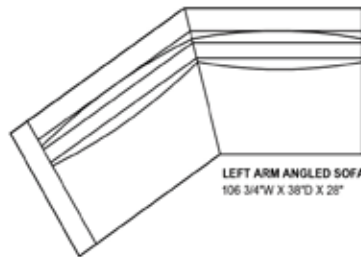

TECHNICAL INFORMATION

PLEASE CONTACT US FOR PRICING AND CUSTOMIZED SERVICES

CY CON BRIO SECTIONAL

CON BRIO CONFIGURATION

SEAT DEPTH: 23"
SEAT HEIGHT: 16"
ARM HEIGHT: 21"
OVERALL HEIGHT: 29"

UPHOLSTERED RECESSED BASE OR
WOOD BASE

ARMLESS CHAIR
42"W X 38"D X 28"

OTTOMAN
42"W X 38"D X 16"

LEFT ARM CHAISE
54"W X 38"D X 28"

RIGHT ARM CHAISE
54"W X 38"D X 28"

WOOD TABLE
31"W X 38"D X 16"

2 SEATER SOFA
96"W X 38"D X 28"

2 SEATER SOFA
90"W X 38"D X 28"

LEFT ARM (WIDE) CHAISE
54"W X 38"D X 28"

RIGHT ARM (WIDE) CHAISE
54"W X 38"D X 28"

3 SEATER SOFA
138"W X 38"D X 28"

RIGHT BUMPER STRAIGHT SOFA
84"W X 38"D X 28"

LEFT BUMPER STRAIGHT SOFA
84"W X 38"D X 28"

ONE LEFT ARM SOFA
132"W X 38"D X 28"

CON BRIO CONFIGURATION

SEAT DEPTH: 23"
SEAT HEIGHT: 16"
ARM HEIGHT: 21"
OVERALL HEIGHT: 29"

UPHOLSTERED RECESSED BASE OR
WOOD BASE

design@cliffyoungltd.com

CLIFF YOUNG

200 Lexington Avenue, Suite 505, New York, NY 10016 T 212.683.8808 CliffYoungLtd.com