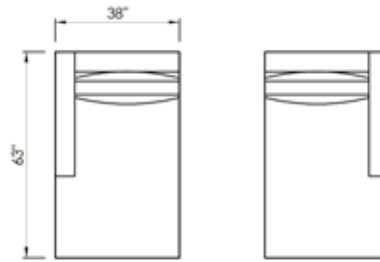

TECHNICAL INFORMATION

PLEASE CONTACT US FOR PRICING AND CUSTOMIZED SERVICES

CY CON BRIO SECTIONAL

CON BRIO CONFIGURATION

SEAT DEPTH: 23"
SEAT HEIGHT: 16"
ARM HEIGHT: 21"
OVERALL HEIGHT: 29"

UPHOLSTERED RECESSED BASE OR
WOOD BASE

ARMLESS CHAIR
42"W X 38"D X 28"

OTTOMAN
42"W X 38"D X 16"

LEFT ARM CHAISE
54"W X 38"D X 28"

RIGHT ARM CHAISE
54"W X 38"D X 28"

WOOD TABLE
31"W X 38"D X 16"

2 SEATER SOFA
96"W X 38"D X 28"

2 SEATER SOFA
90"W X 38"D X 28"

LEFT ARM (WIDE) CHAISE
54"W X 38"D X 28"

RIGHT ARM (WIDE) CHAISE
54"W X 38"D X 28"

3 SEATER SOFA
138"W X 38"D X 28"

RIGHT BUMPER STRAIGHT SOFA
84"W X 38"D X 28"

LEFT BUMPER STRAIGHT SOFA
84"W X 38"D X 28"

ONE LEFT ARM SOFA
132"W X 38"D X 28"

CON BRIO CONFIGURATION

SEAT DEPTH: 23"
SEAT HEIGHT: 16"
ARM HEIGHT: 21"
OVERALL HEIGHT: 29"

UPHOLSTERED RECESSED BASE OR
WOOD BASE

design@cliffyoungltd.com

CLIFF YOUNG

200 Lexington Avenue, Suite 505, New York, NY 10016 T 212.683.8808 CliffYoungLtd.com