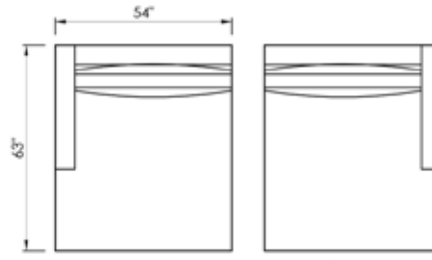

ARMLESS CHAIR
42"W X 38"D X 28"

OTTOMAN
42"W X 38"D X 16"

LEFT ARM CHAISE
54"W X 38"D X 28"

RIGHT ARM CHAISE
54"W X 38"D X 28"

WOOD TABLE
31"W X 38"D X 16"

2 SEATER SOFA
96"W X 38"D X 28"

2 SEATER SOFA
90"W X 38"D X 28"

LEFT ARM (WIDE) CHAISE
54"W X 38"D X 28"

RIGHT ARM (WIDE) CHAISE
54"W X 38"D X 28"

3 SEATER SOFA
138"W X 38"D X 28"

RIGHT BUMPER STRAIGHT SOFA
84"W X 38"D X 28"

LEFT BUMPER STRAIGHT SOFA
84"W X 38"D X 28"

ONE LEFT ARM SOFA
132"W X 38"D X 28"

CON BRIO CONFIGURATION

SEAT DEPTH: 23"
SEAT HEIGHT: 16"
ARM HEIGHT: 21"
OVERALL HEIGHT: 29"

UPHOLSTERED RECESSED BASE OR
WOOD BASE

design@cliffyoungltd.com

CLIFF YOUNG

200 Lexington Avenue, Suite 505, New York, NY 10016 T 212.683.8808 CliffYoungLtd.com