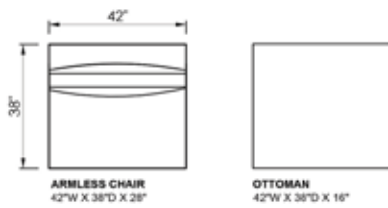

TECHNICAL INFORMATION

PLEASE CONTACT US FOR PRICING AND CUSTOMIZED SERVICES

CY CON BRIO SECTIONAL

CON BRIO CONFIGURATION

SEAT DEPTH: 23"
SEAT HEIGHT: 16"
ARM HEIGHT: 21"
OVERALL HEIGHT: 29"

UPHOLSTERED RECESSED BASE OR
WOOD BASE

ARMLESS CHAIR
42"W X 38"D X 28"

OTTOMAN
42"W X 38"D X 16"

LEFT ARM CHAISE
54"W X 38"D X 28"

RIGHT ARM CHAISE
54"W X 38"D X 28"

WOOD TABLE
31"W X 38"D X 16"

2 SEATER SOFA
96"W X 38"D X 28"

2 SEATER SOFA
90"W X 38"D X 28"

LEFT ARM (WIDE) CHAISE
54"W X 38"D X 28"

RIGHT ARM (WIDE) CHAISE
54"W X 38"D X 28"

3 SEATER SOFA
138"W X 38"D X 28"

RIGHT BUMPER STRAIGHT SOFA
84"W X 38"D X 28"

LEFT BUMPER STRAIGHT SOFA
84"W X 38"D X 28"

ONE LEFT ARM SOFA
132"W X 38"D X 28"

CON BRIO CONFIGURATION

SEAT DEPTH: 23"
SEAT HEIGHT: 16"
ARM HEIGHT: 21"
OVERALL HEIGHT: 29"

UPHOLSTERED RECESSED BASE OR
WOOD BASE

design@cliffyoungltd.com

CLIFF YOUNG

200 Lexington Avenue, Suite 505, New York, NY 10016 T 212.683.8808 CliffYoungLtd.com