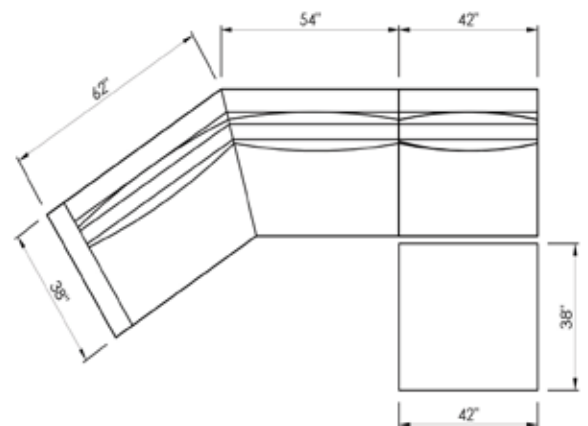

TECHNICAL INFORMATION

PLEASE CONTACT US FOR PRICING AND CUSTOMIZED SERVICES

CY CON BRIO SECTIONAL

CON BRIO CONFIGURATION

SEAT DEPTH: 23"
SEAT HEIGHT: 16"
ARM HEIGHT: 21"
OVERALL HEIGHT: 29"

UPHOLSTERED RECESSED BASE OR
WOOD BASE

ARMLESS CHAIR
42"W X 38"D X 28"

OTTOMAN
42"W X 38"D X 16"

LEFT ARM CHAISE
54"W X 38"D X 28"

RIGHT ARM CHAISE
54"W X 38"D X 28"

WOOD TABLE
31"W X 38"D X 16"

2 SEATER SOFA
96"W X 38"D X 28"

2 SEATER SOFA
90"W X 38"D X 28"

LEFT ARM (WIDE) CHAISE
54"W X 38"D X 28"

RIGHT ARM (WIDE) CHAISE
54"W X 38"D X 28"

3 SEATER SOFA
138"W X 38"D X 28"

RIGHT BUMPER STRAIGHT SOFA
84"W X 38"D X 28"

LEFT BUMPER STRAIGHT SOFA
84"W X 38"D X 28"

ONE LEFT ARM SOFA
132"W X 38"D X 28"

CON BRIO CONFIGURATION

SEAT DEPTH: 23"
SEAT HEIGHT: 16"
ARM HEIGHT: 21"
OVERALL HEIGHT: 29"

UPHOLSTERED RECESSED BASE OR
WOOD BASE

design@cliffyoungltd.com

CLIFF YOUNG

200 Lexington Avenue, Suite 505, New York, NY 10016 T 212.683.8808 CliffYoungLtd.com