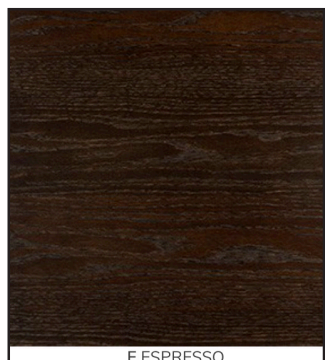

## WOOD FINISHES

FOR A COMPLETE LIST OF SWATCH OPTIONS FOR #440 COLLECTION

PLEASE CONTACT [design@cliffyoungltd.com](mailto:design@cliffyoungltd.com)

C L I F F Y O U N G

200 Lexington Avenue, Suite 505, New York, NY 10016 T 212.683.8808 [CliffYoungLtd.com](http://CliffYoungLtd.com)