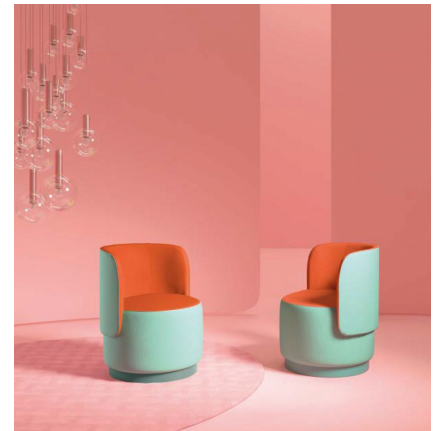

TABLET DINING CHAIR

Tablet is a round easy chair with fully upholstered plywood frame and webbed seat. Plinth in wood finish or lacquer. Circle is a symbol of aesthetic perfection and at the core of the Tablet Chair design. It boasts all the right curves and provides plenty of comfort, not to mention a nod to the retro chic sensibility. Design HIP AWARD 2022 for best chair in category hospitality Neocon Chicago USA. Available in a variety of bright colors. PLEASE CONTACT US FOR PRICING

SKU # 09-18-112822

DIMENSIONS

W 25.25" X D 25.25" X H 30.3" SH 19"

MATERIAL/FINISH

Fully upholstered plywood frame, Plinth in wood finish or lacquer. Upholstery options as per collection. COM +3 yards.

C L I F F Y O U N G