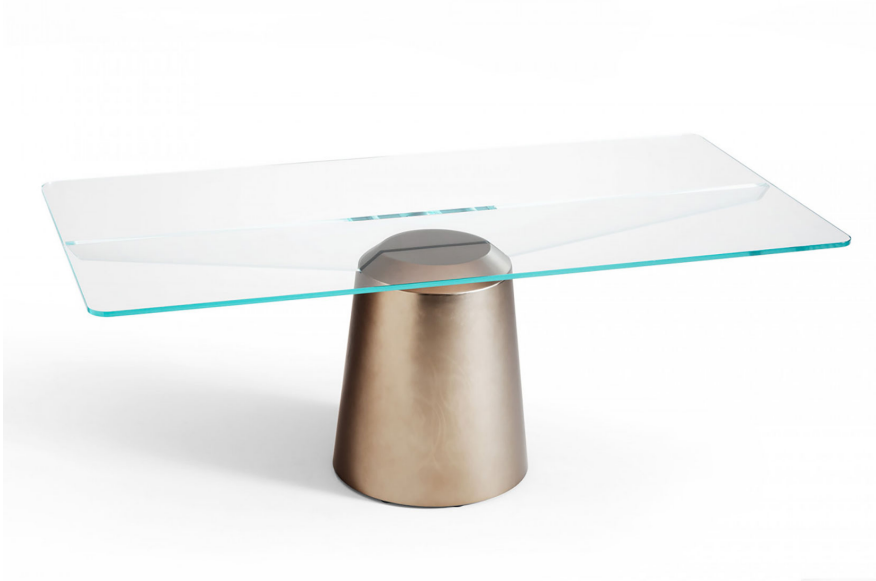

## SPIKE DINING TABLE

### Glass and Metal Dining Table

Spike, fixed table with central base in painted galvanized metal. Rectangular or round top is available in transparent or smoked glass. Spike table enhances the simple and natural beauty of primary geometric shapes, designed to honestly respond to a static function. For additional dining table selection please check out our [dining table](#) category. PLEASE CONTACT US FOR PRICING

### MATERIAL/FINISH

W 78.7" x D 39.4" H 29.5"

Metal frame; Top in transparent or glossy fume glass

Dia 55.1" x H 29.5"

Contact us for Material/Finish

C L I F F Y O U N G