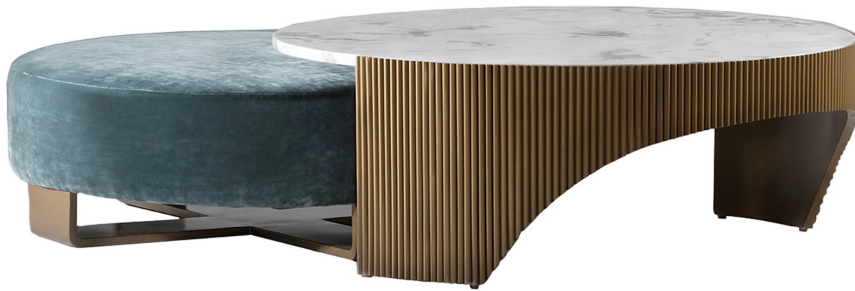

## QS TOSCA II COCKTAIL TABLE

Caribbean Island marble top and dark painted bronze finish base, our Tosca II Cocktail [Table](#) is a modern and straightforwardly elegant piece with ribbed arch construction base. Equally as effective as a standalone piece, it is even more striking and versatile when paired with our Tosca Ottoman. PLEASE CONTACT US FOR PRICING

### MATERIAL/FINISH

---

DIA 42" X H 15"

As Shown: ½" Thick Marble Insert with Ribbed Shaped Base in Painted Steel

---

C L I F F Y O U N G