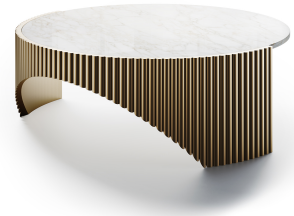

## QS TOSCA II COCKTAIL TABLE

Caribbean Island marble top and dark painted bronze finish base, our Tosca II Cocktail [Table](#) is a modern and straightforwardly elegant piece with ribbed arch construction base. Equally as effective as a standalone piece, it is even more striking and versatile when paired with our Tosca Ottoman. PLEASE CONTACT US FOR PRICING

### MATERIAL/FINISH

---

DIA 42" X H 15"

As Shown: ½" Thick Marble Insert with Ribbed Shaped Base in Painted Steel

---

C L I F F Y O U N G