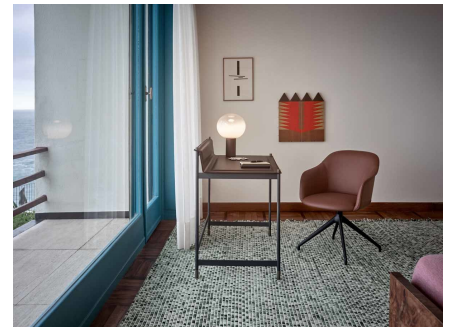

## LYZ DESK CHAIR

Lyz desk chair with a swivel base in anthracite or black embossed painted metal. Seat and backrest padded and upholstered in leather, eco-leather or fabric. The style of this chair was inspired by the Bauhaus movement with a nod to mid-century modern design and is a perfect addition to the home office or a meeting [...]PLEASE CONTACT US FOR PRICING

### DIMENSIONS

W 22.25" x D 25.5" x H 32.5"

### MATERIAL/FINISH

Chair And Armchair With Fully Upholstered Seat And Backrest Padded In Fire Retardant Polyurethane Foam, Available With A Four Star Swivel Base In Embossed Painted Metal, Finishes Aval Or Black, With Return Mechanism; In COM + 2 Yards