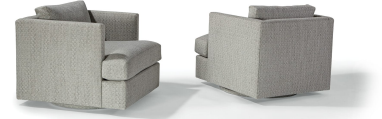

DESIGN CLASSIC SWIVEL LOUNGE CHAIR

SKU # 10-18-87214

Designed by Milo Baughman for the home of Thayer and Dot Coggin, our Design Classic 1107 Swivel Lounge Chairs are modern classics. These crisply tailored cube chairs cut striking profiles from all angles and provide luxurious seating comfort. Choose any of our in-house curated fabrics or leathers for upholstery or provide COM. A non-memory swivel base is standard. For more [occasional chair](#) options, please check out our occasional chairs category. PLEASE CONTACT US FOR PRICING

DIMENSIONS

MATERIAL/FINISH

W 32" x D 36" x H 31"

Shown in Upholstered Swivel Base in COM + 11 yards

Additional Sizes

Additional Materials & Finishes

C L I F F Y O U N G