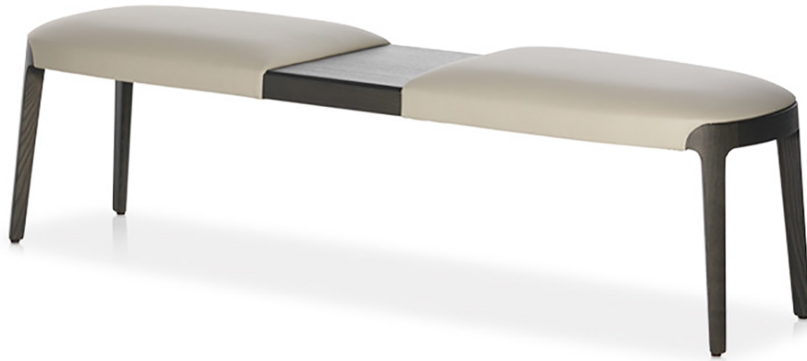

VELIS BENCH I

The [Velis](#) Bench I is part of the Velis wide collection of seating thought to satisfy different demands. A refined material meeting, underlines the versatility of the Velis benches, able to combine the function of sitting with the table, transforming the bench into a useful support surface. The benches are padded in fire retardant polyurethane foam, in different sizes. Structure and support surface in solid ash wood or Canaletto walnut. For more options, please check out our [Benches and Ottomans](#) category. PLEASE CONTACT US FOR PRICING

SKU # 455-20-85878

DIMENSIONS

W 62.25" x D 19.5" x H 17.25"

MATERIAL/FINISH

Padded in Fire Retardant Polyurethane Foam, Structure and Support Surface in Solid Ash Wood; Priced in COM + 2 yards

Additional Sizes