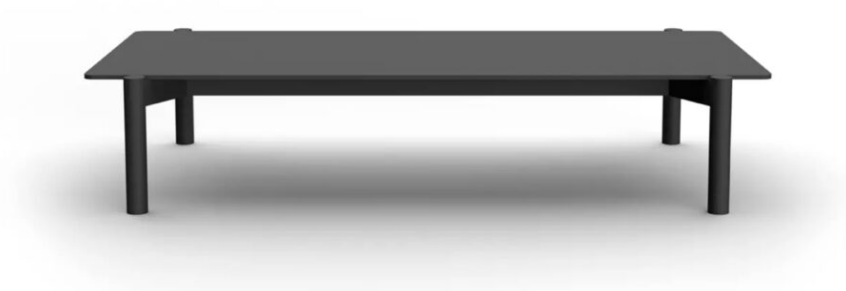

## HUDSON RECTANGULAR COFFEE TABLE

SKU # 450-30-84339

The high style and sophistication of this table makes it a perfect choice of outdoor dining to enhance a distinctive lifestyle. The Hudson collection is made of powder coated 6063 aluminium. PLEASE CONTACT US FOR PRICING

### DIMENSIONS

### MATERIAL/FINISH

---

W 63" x D 32" x H 12.25"

Powder coated aluminum.

---

Additional Sizes

Additional Materials & Finishes

---