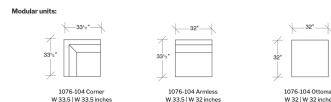

QS DESIGN CLASSIC SECTIONAL SOFA

SKU # THAYER COGGIN / MILO
BAUGHMAN-83603

Originally designed by Milo Baughman in 1967, the 1076 Design Classic sectional sofa is a timeless icon of the modern era. This incredibly versatile modular "pit" sectional can be configured into a myriad of configurations. Customize your sectional by choosing from our three different modular units to create the perfect configuration. Select from any of our Quick Ship fabrics or leathers for upholstery. PLEASE CONTACT US FOR PRICING

DIMENSIONS

MATERIAL/FINISH

Corner: W 33.5" x D 33.5" x H 25";
Armless: W 32" x D 33.5" x H 25";
Ottoman: W 32" x D 32" x H 16" ☒

As shown in Grade 4 Fabric and Wood Legs

Additional Sizes

Additional Materials & Finishes

C L I F F Y O U N G