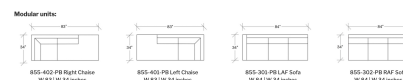

QS GET DOWN SECTIONAL WITH RIGHT CHAISE

Originally designed in 1964 by Milo Baughman, the Get Down sectional sofa is a timeless icon of the modern era. Customize your sectional by choosing from our four different modular units to create the perfect configuration. Select from any of our Quick Ship fabrics or leathers for upholstery. Wood legs available only in modern walnut finish for Quick Ship. Must specify wood legs. Cushions are poly blend down which require some routine maintenance (fluffing) to restore depth. PLEASE CONTACT US FOR PRICING

SKU # THAYER COGGIN / MILO
BAUGHMAN-83599

DIMENSIONS

MATERIAL/FINISH

LAF W 84" x D 34" x H 26"; Right Chaise W 83" x D 34" x H 26"

Quick Ship Fabrics or Leathers for Upholstery. Wood legs Available only in Modern Walnut Finish for Quick Ship.

Additional Sizes

Additional Materials & Finishes

C L I F F Y O U N G