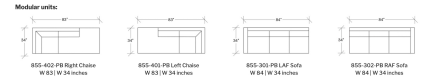

QS GET DOWN SECTIONAL WITH LEFT CHAISE

Originally designed in 1964 by Milo Baughman, the Get Down sectional sofa is a timeless icon of the modern era. Customize your sectional by choosing from our four different modular units to create the perfect configuration. Select from any of our Quick Ship fabrics or leathers for upholstery. Wood legs available only in modern walnut finish for Quick Ship. Must specify wood legs. Cushions are poly blend down which require some routine maintenance (fluffing) to restore depth. PLEASE CONTACT US FOR PRICING

SKU # THAYER COGGIN / MILO
BAUGHMAN--83594

DIMENSIONS

MATERIAL/FINISH

Sofa: W 84" x D 34" x H 26"; Left
Chaise: W 83" x D 34" x H 26"

As Shown in Quick Ship Fabrics and Wood Legs

Additional Sizes

Additional Materials & Finishes

C L I F F Y O U N G