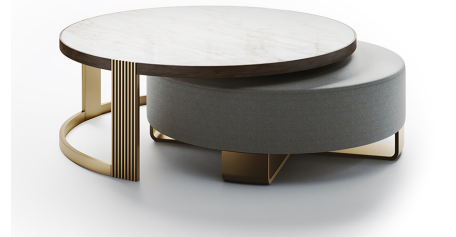

CY TOSCA OTTOMAN

[CY Tosca](#) Ottoman is fully upholstered in leather / fabric with saddle stitching around the edge. Equally as effective as a standalone piece, it is even more striking and versatile when paired with our Tosca Cocktail table. Available in custom or COM. For more bench and ottoman options, please check out our [Benches and Ottomans](#) category. PLEASE CONTACT US FOR PRICING

SKU # 300-20-83422

DIMENSIONS

MATERIAL/FINISH

DIA 35 1/2" X H 12 5/8"	Fully Upholstered Ottoman in COM + 3 yards; Wood Painted Legs
DIA 35 1/2" X H 12 5/8"	Fully Upholstered Ottoman in COM + 3 yards; Solid Bronze Legs
DIA 35 1/2" X H 12 5/8"	Fully Upholstered Ottoman in COM + 3 yards; Steel Painted Legs
Additional Sizes	Additional Materials & Finishes