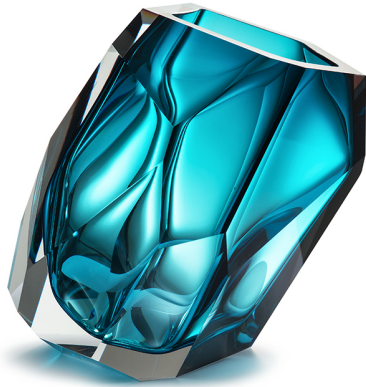

CRYSTAL ROCK VASE SMALL

SKU # 53-40-83035

Following the success of his Crystal Rock pendant lights, LASVIT has extended this versatile design line with its vases. Certainly not from the Stone Age, but closer to the fictional Kryptonite, Crystal Rock appears in the cave of the future as an ambassador to the fusion of nature and man, light and reflection, transparency and mass. All these characteristics are gathered within a contemporary silex that interacts between light and darkness. PLEASE CONTACT US FOR PRICING

DIMENSIONS

MATERIAL/FINISH

Dia. 5.12" x H 6.89"

Clear Glass

Dia. 5.12" x H 6.89"

Light Amber Glass

Dia. 5.12" x H 6.89"

Smoke Glass

Dia. 5.12" x H 6.89"

Blue Glass

Dia. 5.12" x H 6.89"

Uranium Glass

Dia. 5.12" x H 6.89"

Red Glass

C L I F F Y O U N G