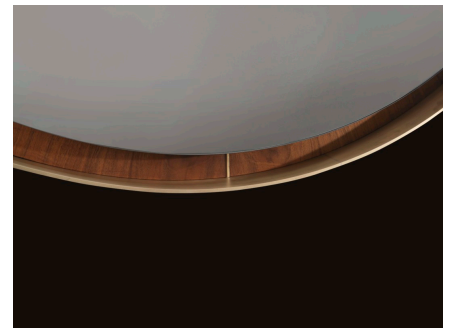

ISLAND ROUND MIRROR

SKU # 37-40-81294

With its elegant frame and minimalist design, our Island Mirror adds a neutral-yet-polished touch to any room but looks particularly splendid in the bedroom or the entryway. PLEASE CONTACT US FOR PRICING

DIMENSIONS

MATERIAL/FINISH

C L I F F Y O U N G

ISLAND ROUND MIRROR

W 59" x D 3 7/8" x H 59"

European Walnut or Oak Burl

W 59" x D 3 7/8" x H 59"

All Lacquer