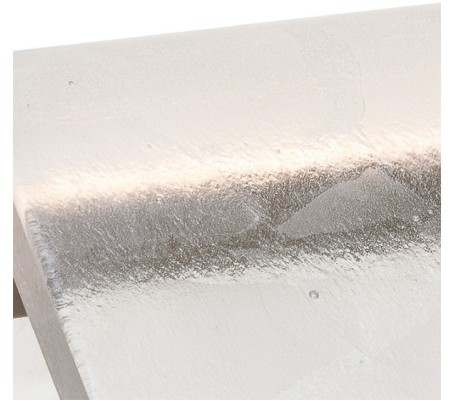

## TAC TILE HORIZONTAL TABLE LAMP

SKU # 53-25-80655

The Tac Tile Horizontal Table Lamp is an ode to a truly tactile material that embodies religious, institutional, and monumental architecture. It was inspired by the 1932 Maison de Verre (a.k.a. the House of Glass), Czech metropolitan passageways, traditional Chinese tiled roofs, the Flatiron Building, and modernist glass blocks. Its purist, triangular profile became the core form, adapted into a spectrum of applications from table and floor lamps to suspended pendants. PLEASE CONTACT US FOR PRICING

### DIMENSIONS

W 13" x H 15.25" x L 7.5"

### MATERIAL/FINISH

Structure In Antique Patina Brass With Hand Blown Clear Glass

Additional Sizes

Additional Materials & Finishes

C L I F F Y O U N G