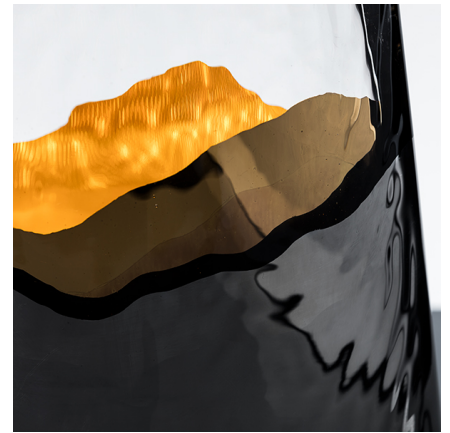

FLUX TABLE LAMP

SKU # 53-25-80620

Inspired by light reflecting off of the ocean in the shallows and the traces left behind by the receding tide therein, the Flux Table Lamp is an opulent and versatile addition to any given stylistic composition. Its clear top meets with inner and outer hand-painted gold and platinum layers, visually referencing the style of traditional Asian ceramics. PLEASE CONTACT US FOR PRICING

DIMENSIONS

W 5.25" x H 14.75" x L 10"

MATERIAL/FINISH

Clear Hand Blown Glass With Hand Painted Gold And Platinum; Frame In Transparent Anodized Aluminum Alloy

Additional Sizes

Additional Materials & Finishes