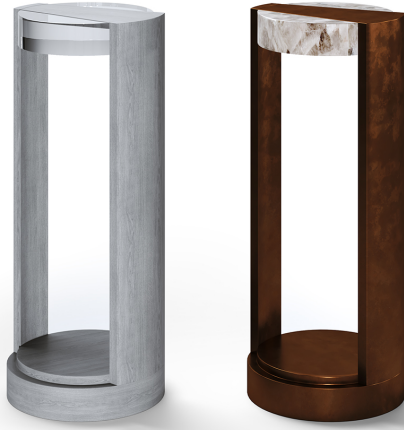

BOYLE DRINKS TABLE

The Boyle Drinks Table is rooted in simplicity and unique aesthetic quality, all while focusing on functionality. Featuring 2" fused cast glass with a base of dark bronze and boasting Carrera White marble or 2" fused cast glass with a base of cerused gray oak, the Boyle is the perfect complement to any number of stylistic furnishing compositions. Its versatility cannot be understated. PLEASE CONTACT US FOR PRICING

SKU # 00-00-00000

DIMENSIONS

MATERIAL/FINISH

Dia. 8" x H 22"

Dark Bronze with 2" fused cast glass | Cerused Gray Oak with Carrera White Marble

Additional Sizes

Additional Materials & Finishes

C L I F F Y O U N G