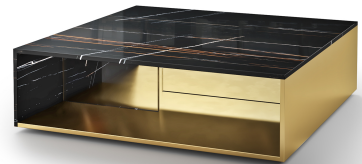

QUADRA COCKTAIL TABLE

Pleasantly combining the visually stunning elements of antique brass, a clear glass divider, and Sahara Noir marble, the first iteration of the Quadra [Cocktail Table](#) is an elegant statement piece capable of controlling attention and conversation in any given space. With its structural integrity rivaled only by its functionality and aesthetic value, the Quadra is a breathtaking masterclass on opulent design. Stone prices may vary based on availability, price per request. For more options, please check out our [cocktail table](#) category. PLEASE CONTACT US FOR PRICING

SKU # 300-7-79961

DIMENSIONS

MATERIAL/FINISH

W 50" x D 50" x H 15"

Sahara Noir marble, Antique brass, 0.75"-thick clear glass

C L I F F Y O U N G