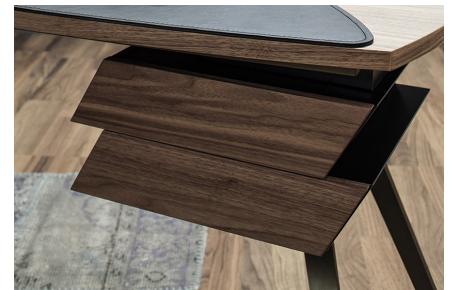

COSTAS DESK

The Costas Desk combines a metal, fresh, and modern structure with a more rustic, wooden top and a leather insert for additional elegance and classic influence. Thought to unify workplace functionality and a design product's beauty, the Costas champions simplicity and the aesthetic versatility necessary to make this piece capable of blending into any space. PLEASE CONTACT US FOR PRICING

SKU # 131-9-79933

DIMENSIONS

W 53" x D 21" x H 28"

MATERIAL/FINISH

Writing desk: metal structure and wooden top. Black leather insert additional option

Additional Sizes

Additional Materials & Finishes

C L I F F Y O U N G