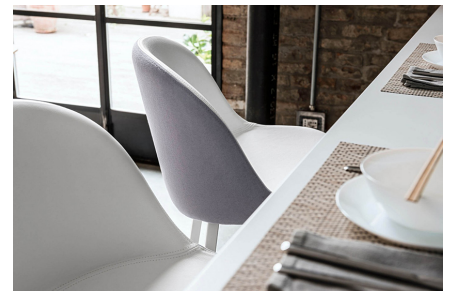

## SCOUT BARSTOOL

SKU # 292-2-79726

The Scout Barstool is simple, yet sleek, featuring four legs framed in lacquered steel. Its shell is quite comfortable without compromising on functionality and is upholstered in fabric, custom fabric, leather, or eco-leather. In light of its uncomplicated aesthetic, the Scout is versatile and can blend into countless examples of various styles of interior decor. For more options, check out our [Bar & Counter Stools](#) category. PLEASE CONTACT US FOR PRICING

### DIMENSIONS

W 20.5" x D 22.8" x H 39.4" / W 20.5" x  
D 22.8" x H 43.3"