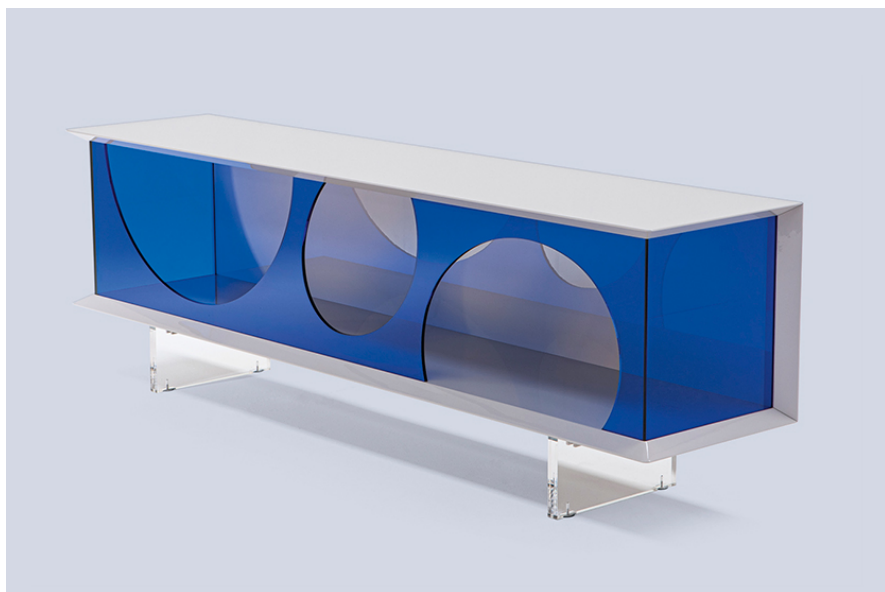

PATRIZIO BUFFET

The somewhat unusual design effect inherent in the Patrizio Buffet stems from its eye-catching façade, customized with three colored semicircular polycarbonate inlays, creating a visual 'pop' in the piece. The color scheme accentuates the striking contrast between the polycarbonate on the front and the side lacquered exterior of the horizontal surfaces of the side panel. Perfectly balanced in form, the Patrizio's design concept is in its minute details, as the clear polycarbonate bases add a flourish of lightness to the piece, completing the overall aesthetic and balancing out the strikingly bold identity of the work. PLEASE CONTACT US FOR PRICING

SKU # 07-6-79089

DIMENSIONS

MATERIAL/FINISH

W 86.75" x D 19.75" x H 27.75"

High Gloss Clear Acrylic Base in Variety of Lacquered Colors

Additional Sizes

Additional Materials & Finishes

C L I F F Y O U N G