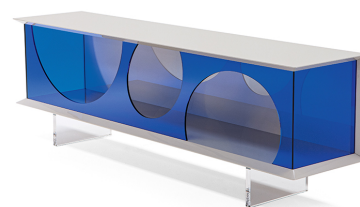

PATRIZIO BUFFET

The somewhat unusual design effect inherent in the Patrizio Buffet stems from its eye-catching façade, customized with three colored semicircular polycarbonate inlays, creating a visual 'pop' in the piece. The color scheme accentuates the striking contrast between the polycarbonate on the front and the side lacquered exterior of the horizontal surfaces of the side panel. Perfectly balanced in form, the Patrizio's design concept is in its minute details, as the clear polycarbonate bases add a flourish of lightness to the piece, completing the overall aesthetic and balancing out the strikingly bold identity of the work. PLEASE CONTACT US FOR PRICING

SKU # 07-6-79089

DIMENSIONS

MATERIAL/FINISH

W 86.75" x D 19.75" x H 27.75"

High Gloss Clear Acrylic Base in Variety of Lacquered Colors

Additional Sizes

Additional Materials & Finishes

C L I F F Y O U N G