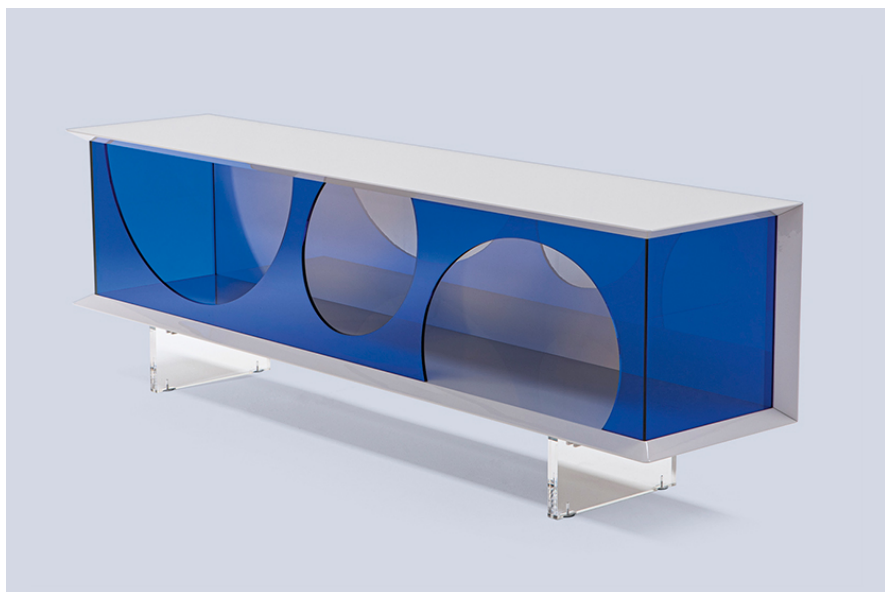

PATRIZIO BUFFET

The somewhat unusual design effect inherent in the Patrizio Buffet stems from its eye-catching façade, customized with three colored semicircular polycarbonate inlays, creating a visual 'pop' in the piece. The color scheme accentuates the striking contrast between the polycarbonate on the front and the side lacquered exterior of the horizontal surfaces of the side panel. Perfectly balanced in form, the Patrizio's design concept is in its minute details, as the clear polycarbonate bases add a flourish of lightness to the piece, completing the overall aesthetic and balancing out the strikingly bold identity of the work. PLEASE CONTACT US FOR PRICING

SKU # 7-6-005

DIMENSIONS

MATERIAL/FINISH

W 86.75" x D 19.75" x H 27.75"

Contact Cliff Young for Finishes Casegood Colors: Electric Blue, Eucalyptus hg, Graphite hg, Silk hg, Stone hg, Black hg, Chocolate hg, Savannah hg, Walnut Burl Matte, Walnut Matte, White hg, Burgundy hg, Castagno Toscano hg, Castagno Toscano Matte, Ebony hg, Terra hg, Zulu hg, Kakao Matte, Texture Matte, RAL 9001 Cream, Dark Grey, Medium Grey