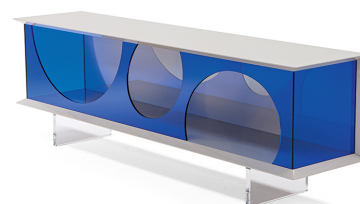

PATRIZIO BUFFET

The somewhat unusual design effect inherent in the Patrizio Buffet stems from its eye-catching façade, customized with three colored semicircular polycarbonate inlays, creating a visual 'pop' in the piece. The color scheme accentuates the striking contrast between the polycarbonate on the front and the side lacquered exterior of the horizontal surfaces of the side panel. Perfectly balanced in form, the Patrizio's design concept is in its minute details, as the clear polycarbonate bases add a flourish of lightness to the piece, completing the overall aesthetic and balancing out the strikingly bold identity of the work. PLEASE CONTACT US FOR PRICING

SKU # 7-6-005

DIMENSIONS

MATERIAL/FINISH

W 86.75" x D 19.75" x H 27.75"

Contact Cliff Young for Finishes Casegood Colors: Electric Blue, Eucalyptus hg, Graphite hg, Silk hg, Stone hg, Black hg, Chocolate hg, Savannah hg, Walnut Burl Matte, Walnut Matte, White hg, Burgundy hg, Castagno Toscano hg, Castagno Toscano Matte, Ebony hg, Terra hg, Zulu hg, Kakao Matte, Texture Matte, RAL 9001 Cream, Dark Grey, Medium Grey