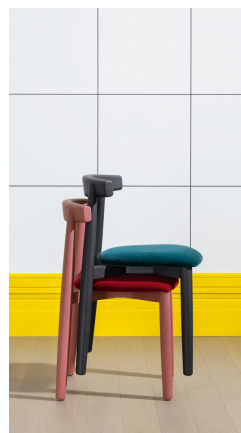

MONTERA BOLD SIDE CHAIR

SKU # 422--78887

It is big, voluptuous, and decisive. Montera Bold Side Chair is definitely charismatic. It is dressed in bold fabrics: velvet or more casual "sponge." It fits beautifully with many tables, and best of all, it is stackable. PLEASE CONTACT US FOR PRICING