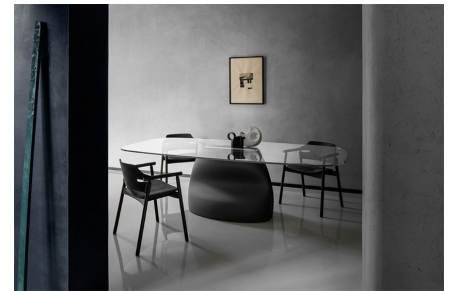

SAYNA DINING TABLE

A fixed piece with brushed concrete or a Baydur® base, the Sayna Dining Table is simple, sleek, and modern. It, too, boasts a lacquered steel insert and either a crystal or crystal ceramic rectangular top with rounded corners. The Sayna effectively complements a number of color schemes and overall styles, making it a versatile and useful centerpiece for a given space. PLEASE CONTACT US FOR PRICING

SKU # 292--78302

DIMENSIONS

W 98" x D 47" x H 29"

MATERIAL/FINISH

Fixed Table with Badyur Base or Brushed Concrete Effect, Lacquered Steel Insert and Glass Rectangular Top with Rounded Corners

Additional Sizes