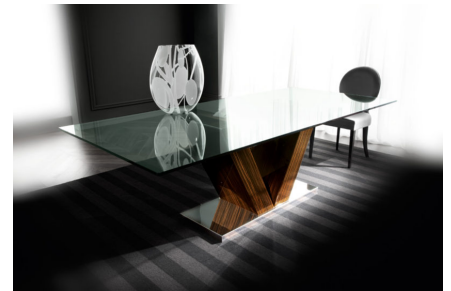

## FAME DINING TABLE

SKU # 7--78268

This sleek, contemporary dining room piece offers various wooden bases and an opulent clear glass top. Available in various sizes and degrees of thickness, the Fame Dining Table can be customized upon request. Its aesthetic versatility allows for the complementation of numerous styles of decor without compromising on functionality or structural integrity. PLEASE CONTACT US FOR PRICING

### MATERIAL/FINISH

W 79" x D 39.5" x H 30"

Top in Clear Glass; base in High-Gloss Ebony; trim in Stainless Steel

Additional Sizes

Additional Materials & Finishes

C L I F F Y O U N G