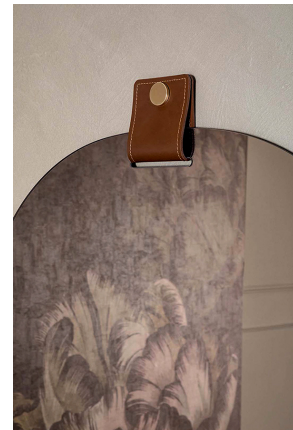

CINTURA MIRROR

Cintura Mirror exudes comforting ambiance with a touch of subtle elegance. Exquisite leather detail adds some rustic distinction while the versatile oval shape gives a nod to modern minimalism.

PLEASE CONTACT US FOR PRICING

SKU # 131-40-77421

DIMENSIONS

MATERIAL/FINISH

W 25.2" x H 34.65" x D 0.8"

Silver or Bronze Mirror, thick leather in Cognac and Gold Detail

W 34.65" x H 44" x D 0.8"

Silver or Bronze Mirror, thick leather in Cognac and Gold Detail