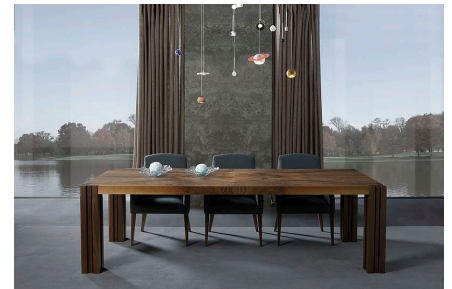

## ZORAH FIXED TOP DINING TABLE

The Zorah Fixed-Top Dining Table stands atop four straight legs, taking on a contemporary silhouette and refined craftsmanship. The table draws inspiration from postmodern design, successfully blending bold proportions and simple lines. Available in six sizes, multiple Lacquer finishes, and/or four different Wood finishes, the Zorah is incredibly versatile. For additional dining table selection please check out [dining table](#) category. PLEASE CONTACT US FOR PRICING