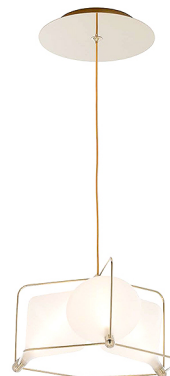

CLOVER PENDANT

The Clover pendant is based upon an extensive study of mathematical grid systems, giving the piece a certain methodical nature to its aesthetic. The Clover extracts specific elements from this study, resulting in a well-balanced lighting fixture that is available in tree-leaf and six-leaf options. Its versatility cannot be understated, making the Clover a dynamic [...]PLEASE CONTACT US FOR PRICING

SKU # 53-21-77020

DIMENSIONS

Dia. 21.44" x H 11.31"

MATERIAL/FINISH

Sandblasted Glass; Champagne Gold Mirror Coated Frame

Additional Sizes

Additional Materials & Finishes

CLIFFYOUNG