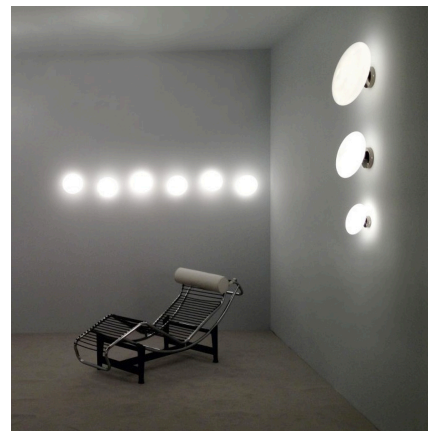

## DECO WALL LAMPS

SKU # 124-23-01

From serving a purpose to setting the mood the Deco Wall Lamps also function as glowing wall art. With its clean lines and matt graphite or bronze metal structure, these lights bring approachable contemporary style to any space you call home. White blown glass completes the look as it has an ambient glow. Available in 3 sizes: small, medium and large. PLEASE CONTACT US FOR PRICING

### MATERIAL/FINISH

DIA 15.7"

metal and blown glass

DIA 11.8"

Contact us for Material/Finish

DIA 7.9"

Contact us for Material/Finish

Additional Sizes