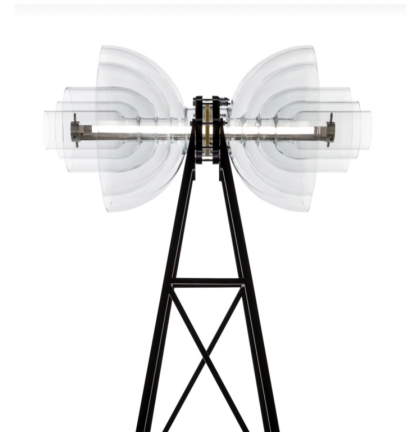

TRANSMISSION FLOOR LAMP

The Transmission Floor Lamp is a unique lighting sculpture based on experimentation with borosilicate glass. It was cut and welded into an original composition, one which offers unpredictable and surprising kinetic effects from every angle, making this piece an opulent addition to a given space. Its glass parts are joined together by heat, allowing for [...]PLEASE CONTACT US FOR PRICING

SKU # 53-16-76857

DIMENSIONS

W 47.25" x D 27.56" x H 78.75"

MATERIAL/FINISH

Frame in Glossy Black Lacquer; Clear Glass

Additional Sizes

Additional Materials & Finishes

C L I F F Y O U N G