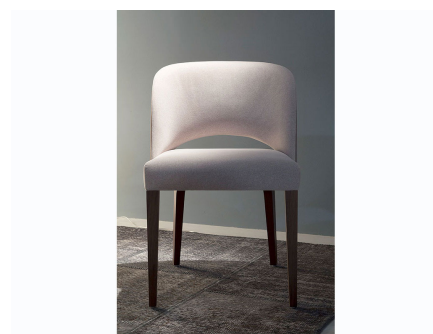

GEMINI DINING CHAIR

SKU # 136-10-01

Gemini Dining Chair combines formal elegance with a reassuring comfort and quality. It can fit beautifully in the residential space or public areas, such as restaurants or luxury hotels. PLEASE CONTACT US FOR PRICING

DIMENSIONS

W 20.3" x D 22.4" x H 31.7"

MATERIAL/FINISH

As Shown: Cat. 9 Soft 199 Leather and Walnut Wood

Additional Sizes

Additional Materials & Finishes

C L I F F Y O U N G