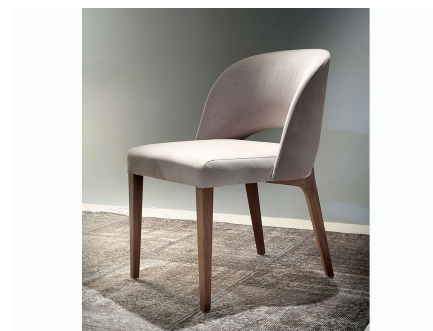

GEMINI DINING CHAIR

SKU # 136-10-01

Gemini Dining Chair combines formal elegance with a reassuring comfort and quality. It can fit beautifully in the residential space or public areas, such as restaurants or luxury hotels. PLEASE CONTACT US FOR PRICING

DIMENSIONS

W 20.3" x D 22.4" x H 31.7"

MATERIAL/FINISH

As Shown: Cat. 9 Soft 199 Leather and Walnut Wood

Additional Sizes

Additional Materials & Finishes

C L I F F Y O U N G