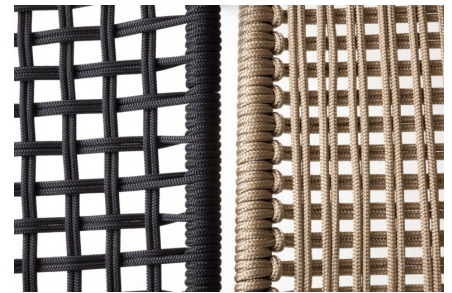

ROPE CHAIR

SKU # 136-1103-01

The Rope is a weatherproof modern armchair. Painted steel structure combined with the rope offers considerable support. There are two different types of weaving to select from: Simple – the form of a fishing net and Elaborate – with a series of knots similar to those used in sailing or mountaineering. Elaborate version is more reinforced and significantly stronger. PLEASE CONTACT US FOR PRICING

DIMENSIONS

20.5" W x 32.6" H x 22.5" D

MATERIAL/FINISH

Structure in Black or Grey Powder Coated Steel + Rope in Elaborate* Weave Style; Colors: Black, Black & White, Light Grey, Bronze, Blue, Bordeaux| Structure in Black or Grey Powder Coated Steel + Rope in SIMPLE* Weave Style; Colors: Black, Black & White, Light Grey, Bronze, Blue, Bordeaux| Structure in Black or Grey Powder Coated Steel + Rope in Elaborate* Weave Style; Colors: Black, Black & White, Light Grey, Bronze, Blue, Bordeaux| Structure in Black or Grey Powder Coated Steel + Rope in SIMPLE* Weave Style; Colors: Black, Black & White, Light Grey, Bronze, Blue, Bordeaux