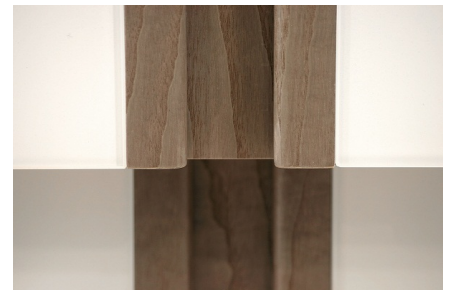

SIGNATURE DESMONDO NIGHTSTAND

Using clean, rectilinear shapes and simplified, modern lines, the Desmond nightstand will lend an air of Zen to your bedroom. Modern bedroom accessory design at its finest, the Desmond completes a sleeping arrangement designed for lux relaxation. A slight recess into its center breaks up the classic face of the stand, setting off the dynamic nature of the geometrically soothing design, and a custom combination of finishes completes the look and brings it home to a unique vision for your bedroom. Another example of simple luxury, this two drawer nightstand is faced on all sides with painted glass and framed with Stained Tabu Ash. A modern bedroom accessory design by Cliff Young, available in a variety of sizes and/or finishes, including custom. [Contact us](#) for details. PLEASE CONTACT US FOR PRICING

SKU # 300-1705-01-1

DIMENSIONS

MATERIAL/FINISH

Contact us for Dimensions

Grey Stained Tabu Ash Wood Back painted glass. Trim and Stained ash wood

C L I F F Y O U N G