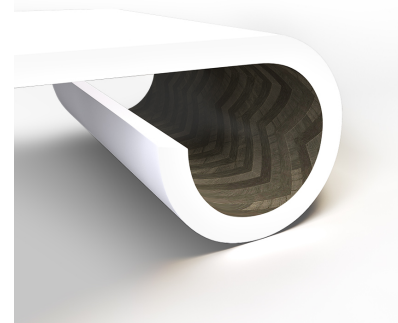

## SIGNATURE CURLY COCKTAIL TABLE

A Cliff Young classic inspired by mid-century and 70s mod techniques, the Curly Cocktail Table has been updated to meet your 21st century sensibilities. This popular piece now features a special wood veneer interior and the same wavelike shape that has been turning heads for years. A signature design by Cliff Young, available in a variety of sizes and/or finishes, including custom. Contact us for details. PLEASE CONTACT US FOR PRICING

### DIMENSIONS