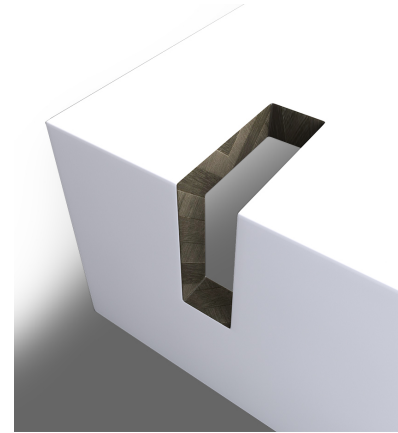

## SIGNATURE CURLY COCKTAIL TABLE

A Cliff Young classic inspired by mid-century and 70s mod techniques, the Curly Cocktail Table has been updated to meet your 21st century sensibilities. This popular piece now features a special wood veneer interior and the same wavelike shape that has been turning heads for years. A signature design by Cliff Young, available in a variety of sizes and/or finishes, including custom. Contact us for details. PLEASE CONTACT US FOR PRICING

### DIMENSIONS