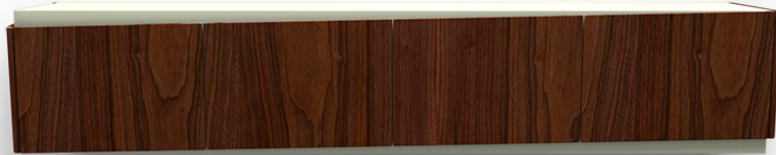

## CY PAPPACCIO ENTERTAINMENT UNIT

The contrasting surfaces of the CY Pappaccio Entertainment Unit are clean and elegant, allowing for dynamic use in any number of arrangements, nearly completely regardless of stylistic composition. Shown here in a beautiful American Walnut, the Pappaccio features four built-in drawers and adjustable interior shelves. The cabinet is designed to mount upon a wall, making the piece perfect for an entry hall, living room, family room, office, or dining room. This versatility cannot be understated. PLEASE CONTACT US FOR PRICING

### MATERIAL/FINISH

W 100" x D 18" x H 18"	Doors And Exterior Frame In American Walnut; Crown Cut In Satin; Accents In Satin Lacquer
W 100" x D 18" x H 18"	Walnut Top and Bottom with Satin Lacquered Door Fronts and Surrounding sides
W 100" x D 18" x H 18"	Top and Bottom with Satin Lacquer; Door Fronts and Surrounding Sides in High Gloss Lacquer
Additional Sizes	Additional Materials & Finishes