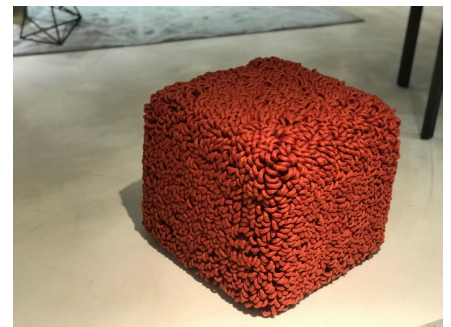

## NINA OTTOMAN

[Nina](#) Ottoman, a youthful ottoman made of 100% pure New Zealand wool. Available in a large selection of colors. Please contact us for details. For more options, please check out our [Benches and Ottomans](#) category. PLEASE CONTACT US FOR PRICING

### MATERIAL/FINISH

---

W 20"x D 20" x H 17"

Pure New Zealand Wool

---

C L I F F Y O U N G