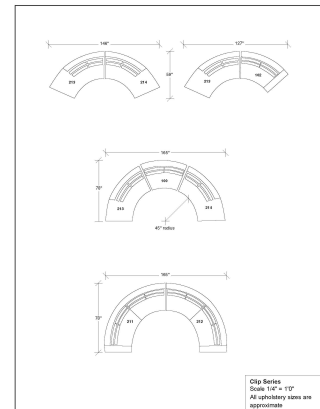

CLIP SECTIONAL

An elegant combination of unique curves, comfort, and quality craftsmanship make the [Clip](#) Sectional sofa the focus of any modern living room. With contemporary design refinement and extensive comfortability, the Clip is perfect for social gatherings and family time, providing the versatility and functionality necessary to consider the piece the perfect addition to any number of stylistic compositions. It is available in a variety of sizes and finishes. For more options, please check out our [Sofas & Sectionals](#) category. PLEASE CONTACT US FOR PRICING

SKU # 10-24-66779

DIMENSIONS

RAF: W 122" x D 38" x H 30" LAF: W 90" x D 38" x H 30"

MATERIAL/FINISH

Fabrics/ Leathers/ Base and Legs in T.C. Wood in COM/COL +44 yards

Additional Sizes

Additional Materials & Finishes