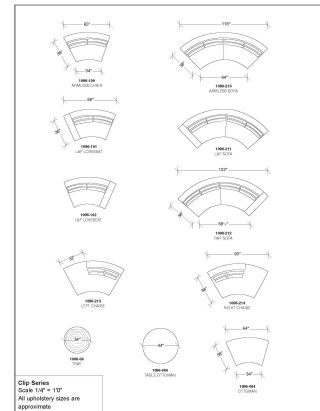

CLIP SECTIONAL

An elegant combination of unique curves, comfort, and quality craftsmanship make the [Clip](#) Sectional sofa the focus of any modern living room. With contemporary design refinement and extensive comfortability, the Clip is perfect for social gatherings and family time, providing the versatility and functionality necessary to consider the piece the perfect addition to any number of stylistic compositions. It is available in a variety of sizes and finishes. For more options, please check out our [Sofas & Sectionals](#) category. PLEASE CONTACT US FOR PRICING

SKU # 10-24-66779

DIMENSIONS

RAF: W 122" x D 38" x H 30" LAF: W 90" x D 38" x H 30"

MATERIAL/FINISH

Fabrics/ Leathers/ Base and Legs in T.C. Wood in COM/COL +44 yards

Additional Sizes

Additional Materials & Finishes