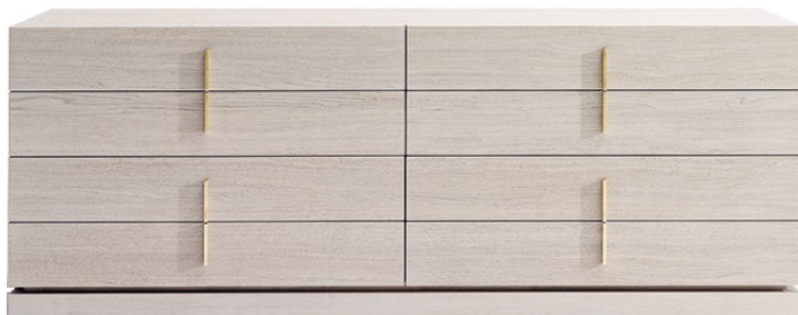

NITA DRESSER

Designed by Caryn Donovan and Michele Mantovani, the Nita dresser embodies luxury modern dresser design. With timeless, contemporary styling and various wood and metal finishes, the Nita dresser is a versatile design and works with a range of different style settings. Its simple face with perfectly lines created by the drawers is broken by dramatic, vertical handles giving it an air of sensation to counter the sophistication of the neutral design. A striking example of luxury modern dresser design, the Nita dresser is available in a variety of sizes and/or finishes including Oak, Walnut, Lacquer, Marble and more. [Contact us](#) for details. PLEASE CONTACT US FOR PRICING

SKU # 37-13-5116

DIMENSIONS

MATERIAL/FINISH

W 78.75" x D 21.6" x H 28.75"

Oak, Lacquer or Ebony

Additional Sizes

Additional Materials & Finishes

C L I F F Y O U N G