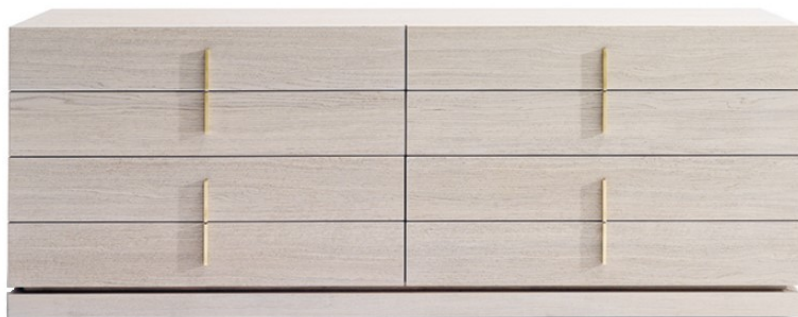

NITA DRESSER

Designed by Caryn Donovan and Michele Mantovani, the Nita dresser embodies luxury modern dresser design. With timeless, contemporary styling and various wood and metal finishes, the Nita dresser is a versatile design and works with a range of different style settings. Its simple face with perfectly lines created by the drawers is broken by dramatic, vertical handles giving it an air of sensation to counter the sophistication of the neutral design. A striking example of luxury modern dresser design, the Nita dresser is available in a variety of sizes and/or finishes including Oak, Walnut, Lacquer, Marble and more. [Contact us](#) for details. PLEASE CONTACT US FOR PRICING

SKU # 37-13-5116

DIMENSIONS

MATERIAL/FINISH

W 78.75" x D 21.6" x H 28.75"

Oak, Lacquer or Ebony

Additional Sizes

Additional Materials & Finishes

C L I F F Y O U N G