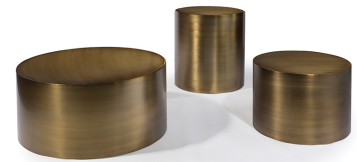

DRUM COCKTAIL TABLE BY MILO BAUGHMAN

The solid, perfectly cylindrical metal surface of these tables bring a powerful yet gentle presence to their space. An original Milo Baughman design. Available in a variety of sizes and/or finishes. Please contact us for details. PLEASE CONTACT US FOR PRICING

SKU # 10-7-4417

DIMENSIONS

MATERIAL/FINISH

36" DIA x 17" H

Stainless Steel

36" DIA x 17" H

Brushed Bronze

C L I F F Y O U N G