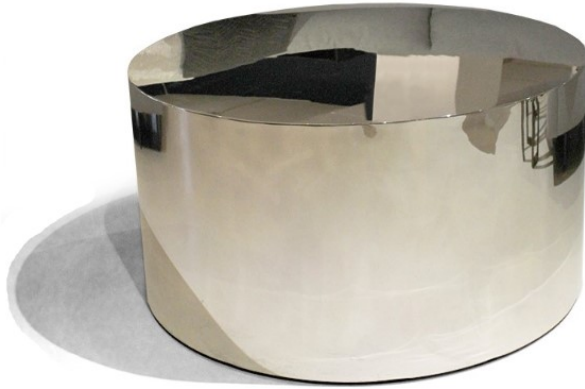

DRUM COCKTAIL TABLE BY MILO BAUGHMAN

The solid, perfectly cylindrical metal surface of these tables bring a powerful yet gentle presence to their space. An original Milo Baughman design. Available in a variety of sizes and/or finishes. Please contact us for details. PLEASE CONTACT US FOR PRICING

SKU # 10-7-4417

DIMENSIONS

MATERIAL/FINISH

36" DIA x 17" H

Stainless Steel

36" DIA x 17" H

Brushed Bronze

C L I F F Y O U N G