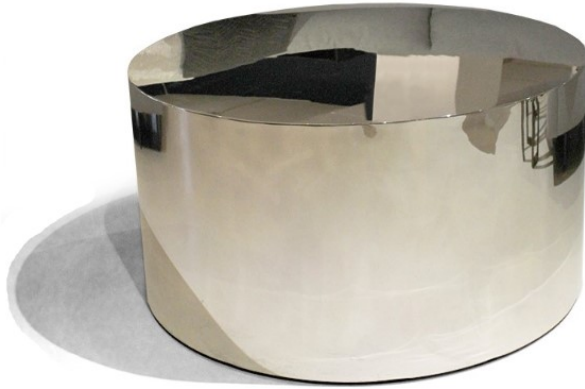

DRUM COCKTAIL TABLE BY MILO BAUGHMAN

PLEASE CONTACT US FOR PRICING

SKU # 10-7-4417

DIMENSIONS

MATERIAL/FINISH

36" DIA x 17" H

Stainless Steel

36" DIA x 17" H

Brushed Bronze

C L I F F Y O U N G