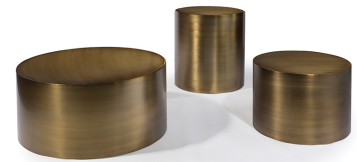

DRUM COCKTAIL TABLE BY MILO BAUGHMAN

PLEASE CONTACT US FOR PRICING

SKU # 10-7-4417

DIMENSIONS

MATERIAL/FINISH

36" DIA x 17" H

Stainless Steel

36" DIA x 17" H

Brushed Bronze

C L I F F Y O U N G