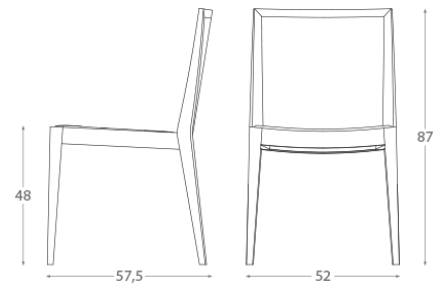

FIRE DINING CHAIR

SKU # 09-11-4393

Its straightforward design makes this a classy chair for any room. The Fire Dining Chair features a traditional chair design crafted with quality and care for a classic, timeless piece. PLEASE CONTACT US FOR PRICING

DIMENSIONS

Contact us for Dimensions

MATERIAL/FINISH

Sidechair, solid wood frame. Upholstered seat and back. COM Requirements: 1 yard plain fabric.

Additional Sizes

Additional Materials & Finishes

C L I F F Y O U N G